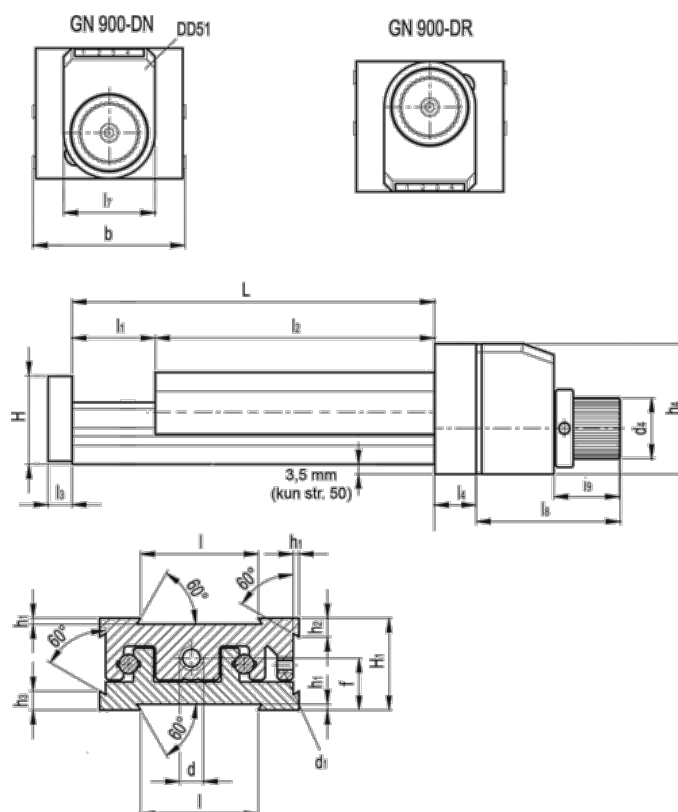

Data Sheet

Article number: 20776011

Description: Adjustable slide unit
GN 900-50-120-50-DR-1

Measures

b = 50	h2 = 4.5	l7 = 33
d = M6x1	h3 = 7.0	l8 = 52
d1 = M4	h4 = 47	l9 = 24
d4 = 22	l = 30	
f = 13.0	L - l1 = 120-50	
H = 23.0	l2 = 70	
h1 = 1.5	l3 = 6	
H1 = 23	l4 = 12	